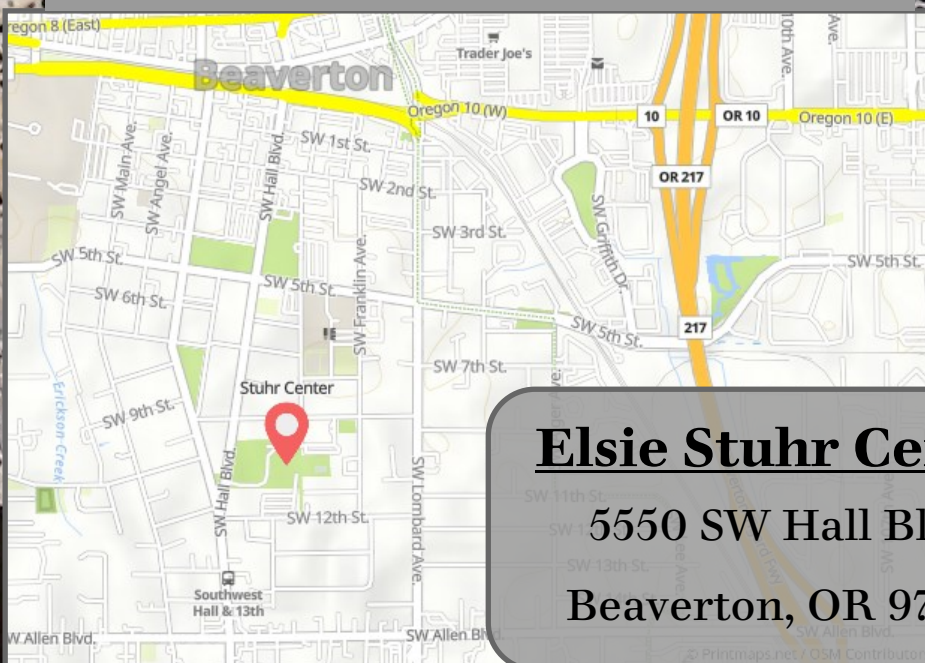

WELCOME
TO THE

PORTLAND
LACE
SOCIETY

Lace Day!

Bobbin Lace
Crochet Lace
Knitted Lace

Needle Lace
Tatted Lace
Lace History

Come admire beautiful
lace, see how it's made
and try it yourself.

Enter our raffle!
See our books, sales and
vendors!

[Http://www.portlandlacesociety.com/](http://www.portlandlacesociety.com/)

**Saturday,
May 24th, 2025
10am – 2pm**

Elsie Stuhr Center

5550 SW Hall Blvd.

Beaverton, OR 97005